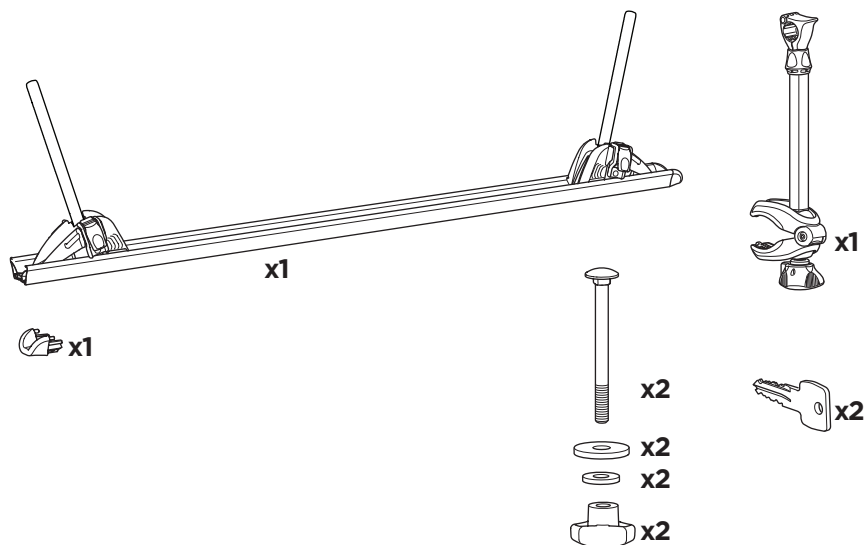

CITY CRASH

Complies with ISO norm

i

Max 30 kg

22-80 mm

x3 =

Max 60 kg

1