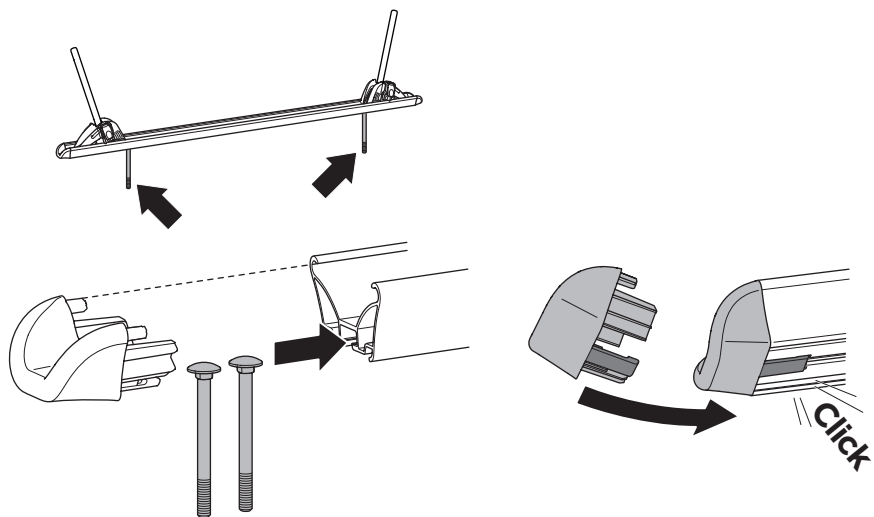

CITY CRASH

Complies with ISO norm

i

Max 30 kg

22-80 mm

x3 =

Max 60 kg

1