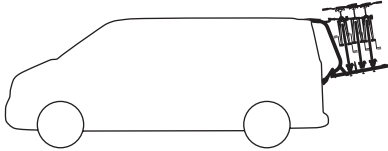

CITY CRASH

Complies with ISO norm

i

Max 30 kg

22-80 mm

x3 =

Max 60 kg

1