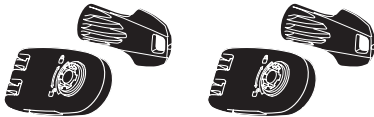

Thule One-Key System

450400  (x4)
450600  (x6)
450800  (x8)
451200  (x12)
451600  (x16)

Thule Wheel Strap Locks

986

Thule Cable Lock

538

Thule Bike Frame Adapter

982