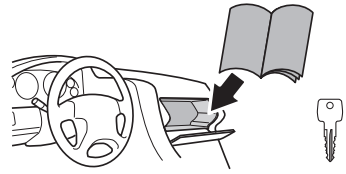

CITY CRASH

Complies with ISO norm

i

Max 30 kg

22-80 mm

x3 =

Max 60 kg

1