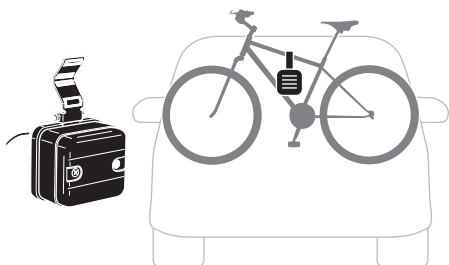

Thule Wall Hanger

9771

Thule Carbon Frame Protector

984

Thule Wheel Adapter

9772

Thule 3rd Brake Light

9904